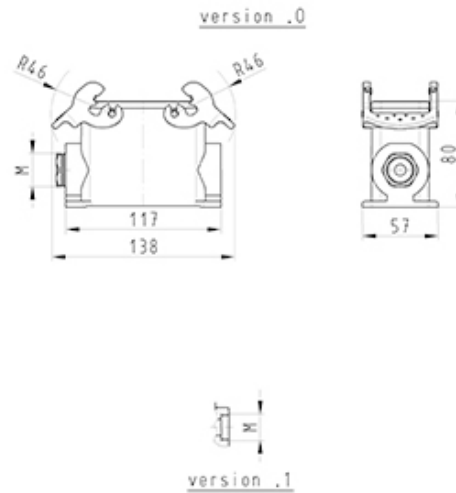

Datasheet

Item No. 73.335.4035.0

Bottom BAS GUT GC 40HM32 50 A0

revos BASIC 500V size 16H closed-bottom base with cable gland M32, left, high design, double locking lever

Item No.	73.335.4035.0
EAN	4015573623330
order unit	1 Piece(s)

Approvals

Technical data

**General**

ArticlePrice	udp_no_price
Nominal voltage	500
Housing material	Aluminium
Colour	Grey
Surface	With powder coating
Degree of protection (IP)	IP54
UV resistant	Yes
Inflammability class of insulation material acc. with UL94	Other
Operating temperature range min.	-40 °C
Operating temperature range max.	120 °C

**Model**

DIN-size	16H
Model	Surface mounting (base)
Locking mechanism	Double locking levers
Cable entry	Sideways
Type of cable	Gland nut
With cable screw gland	Yes
Thread size M	32
Hinged lid	No
EMC-version	No